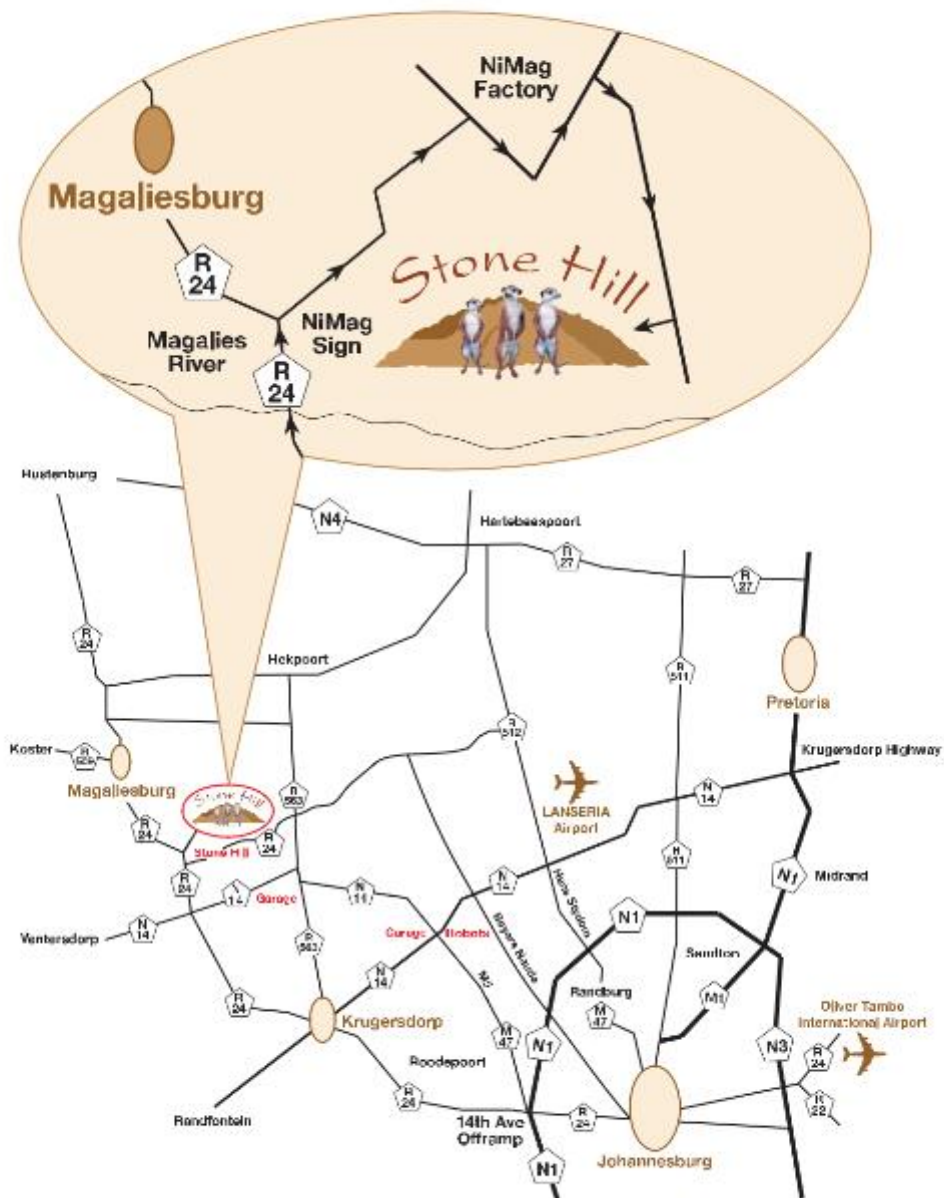

BREAD, EGGS & PLATTERS:

Available on request &
Super Spar can deliver
groceries with 48 hours
notice

PONIES:

Apples & carrots for
sale to feed the ponies
at reception

Directions

1. From Johannesburg, travel west to N14 Krugersdorp Highway.
2. From Pretoria, take N14 towards Krugersdorp.
3. At traffic lights on Krugersdorp N14, travel towards Ventersdorp on N14.
4. Travel for 10,5km to a T-junction.
5. Turn right onto R563 Hekpoort.
6. Travel 11km, turn left at R24 Magaliesburg / Maropeng sign.
7. Drive 11km to a Stop sign.
8. Turn right on R24 to Rustenburg.
9. Drive for 2km until you cross Magalies River.
10. As the R24 bends sharply to the left see on right NiMag sign – turn right.
11. Follow the signs on concrete strip road to Stone Hill – 2km off R24.
12. GPS co-ordinates: Latitude S26°0,018, Longitude E27°34.030